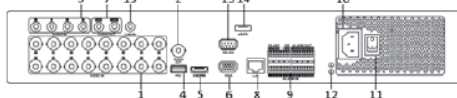

Rear Panel of DS-7300HQHI-HK

1. 1 VIDEO IN
2. 2 VIDEO OUT
3. 3 AUDIO IN, RCA Connector
4. 4 USB Port
5. 5 HDMI Interface
6. 6 VGA Interface
7. 7 CVBS AUDIO OUT and VGA AUDIO OUT
8. 8 LAN Network Interface
9. 9 RS-485 Serial Interface, Keyboard Interface, ALARM IN and ALARM OUT
10. 10 100-240V AC Power Input
11. 11 Power Switch
12. 12 GND
13. 13 LINE IN
14. 14 eSATA Interface
15. 15 RS-232 Serial Port

	DS-7304HQHI-HK	DS-7308HQHI-HK	DS-7316HQHI-HK
Video/Audio input			
Video compression	H.264		
Analog and HD-TVI video input	4-ch	8-ch	16-ch
	BNC interface (1.0Vp-p, 75 Ω)		
Supported camera types	720P25, 720P30, 720P50, 720P60, 1080P25, 1080P30, CVBS		
Audio compression	G.711u		
Audio input	4-ch, RCA (2.0 Vp-p, 1 KΩ)		
Two-way audio in	1-ch, RCA (2.0 Vp-p, 1 KΩ)		
Video/Audio output			
HDMI / VGA output	1920 × 1080 / 60 Hz, 1280 × 1024 / 60 Hz, 1280 × 720 / 60 Hz, 1024 × 768 / 60 Hz		
CVBS output	1-ch, BNC (1.0 Vp-p, 75 Ω), resolution: PAL: 704 × 576, NTSC: 704 × 480		
Encoding resolution	Main stream: 1080P / 720P / VGA / 4CIF / G1F Sub-stream: WD1 (non-real-time) / 4CIF(non-real-time) / CIF / QCIF / QVGA		
Frame rate	Main stream: 1/16 fps ~ Real time frame rate Sub-stream: 1/16 fps ~ Real time frame rate		
Video bitrate	32 Kbps-10 Mbps		
Audio output	2-ch, RCA (Linear, 1KΩ, for VGA output and CVBS output respectively)		
Audio bitrate	64 Kbps		
Dual-stream	Support		
Stream type	Video, Video & Audio		
Synchronous playback	4-ch	8-ch	16-ch
Playback resolution	1080P / 720P / VGA / WD1 / 4CIF / CIF / QVGA / QCIF		
Network management			
Remote connections	128		
Network protocols	TCP/IP, PPPoE, DHCP, DNS, DDNS, NTP, SADP, SMTP, SNMP, NFS, iSCSI, UPnP™, HTTPS		
Hard disk			
Type	4 SATA interfaces for 4 HDDs; 1 eSATA interface		
Capacity	Up to 4 TB capacity for each disk		
External interface			
Network interface	1; 10M / 100M / 1000M self-adaptive Ethernet interface		
Serial interface	RS-232, RS-485, Keyboard		
USB port	3 × USB2.0		
Alarm in / out	16 / 4		
General			
Power supply	100 ~ 240VAC, 47 ~ 63HZ		
Consumption (without hard disks)	≤ 30W	≤ 40W	≤ 55W
Working temperature	-10 °C ~+55 °C (14 °F ~ 131 °F)		
Working humidity	10% ~ 90%		
Chassis	19-inch rack-mounted 1.5U chassis		
Dimensions (W × D × H)	445 × 390 × 70 mm (17.5 × 15.3 × 2.7 inch)		
Weight (without hard disks)	≤ 5Kg (11.0lb)