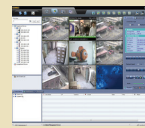

KE-Series

960H DVR (Premium Grade)

Integrated Network Software

- CMS
- Web-Viewer
- SmartViewerPro

CMS