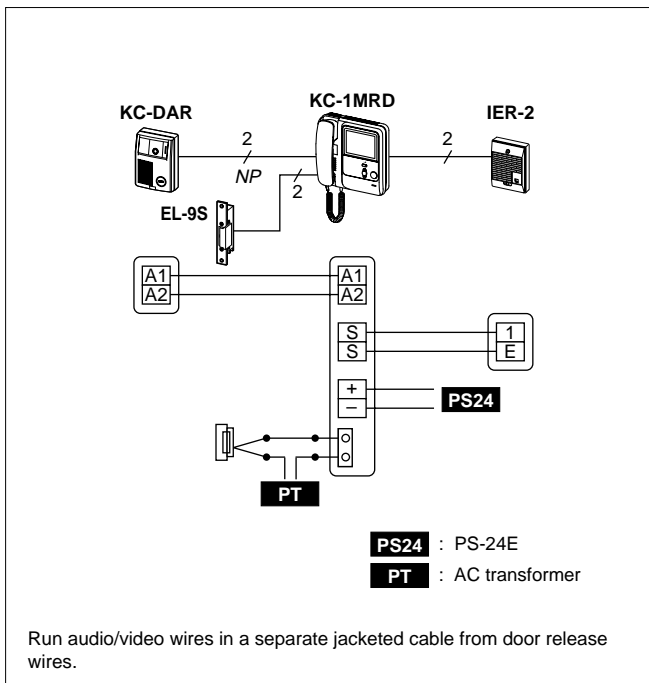

Video Sentry Color Tilt

DOOR
1

ROOM
1

KC-1MRD

New

- Clear and bright image with color TFT LCD monitor and DSP video door station.
- TILT camera control

- INSTANT ON audio & image of door upon called
- Handsfree monitoring audio & image of door.
- White LED illuminator

KC-DAR
Video door station

KC-1MRD
Master station

Options

- KC-32EU**
Picture memory unit
→ P.32
- KA-DGR PANEL:** Panel only
→ P.28
- EL-9S**
Door release
→ P.97
- IER-2**
Call extension
→ P.96
- KAW-D 30° Angle Box**
→ P.33

AUDIO / VIDEO ENTRY SECURITY

Communication network & wiring

System components

KC-DAR: Video door station
KC-1MRD: Master station
24V DC power supply: PS-24E

KC-DAR

KC-1MRD

Specifications (KC-1MRD)

Power source	24V DC, 700mA.	
Power supply	PS-24E	
Communication	Door calls in w/4-tone chime & image, 30 sec. timed. Lift handset to reply, 2-1/2 min. timed. In standby, press MONITOR to view and hear door.	
Image view area	Approx. 60cm horiz., 111~235cm vert. at 130cm high and 50cm from camera.	
Night viewing	White light projected up to 30cm from camera. The background scene beyond 30cm can not be seen.	
Door release	12V AC, 500mA.	
Wiring	2 parallel wires to door, non-polarized.	
Distance	0.65mmø	1.0mmø
• KC-1MRD to door	50m	100m