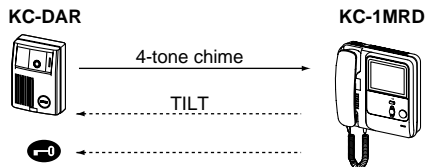

KC-DAR
Video door station

KC-1MRD
Master station

Options

- KC-32EU**
Picture memory unit
→ P.32
- KA-DGR PANEL:** Panel only
→ P.28
- EL-9S**
Door release
→ P.97
- IER-2**
Call extension
→ P.96
- KAW-D 30° Angle Box**
→ P.33

AUDIO / VIDEO ENTRY SECURITY

Communication network & wiring

System components

KC-DAR: Video door station
KC-1MRD: Master station
24V DC power supply: PS-24E

KC-DAR

KC-1MRD

Specifications (KC-1MRD)

Power source	24V DC, 700mA.	
Power supply	PS-24E	
Communication	Door calls in w/4-tone chime & image, 30 sec. timed. Lift handset to reply, 2-1/2 min. timed. In standby, press MONITOR to view and hear door.	
Image view area	Approx. 60cm horiz., 111~235cm vert. at 130cm high and 50cm from camera.	
Night viewing	White light projected up to 30cm from camera. The background scene beyond 30cm can not be seen.	
Door release	12V AC, 500mA.	
Wiring	2 parallel wires to door, non-polarized.	
Distance	0.65mmø	1.0mmø
• KC-1MRD to door	50m	100m