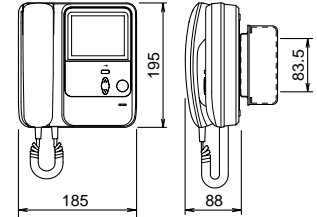

AUDIO / VIDEO ENTRY SECURITY

Communication network & wiring

System components

KC-DAR: Video door station
KC-1MRD: Master station
24V DC power supply: PS-24E

KC-DAR

KC-1MRD

Specifications (KC-1MRD)

Power source	24V DC, 700mA.	
Power supply	PS-24E	
Communication	Door calls in w/4-tone chime & image, 30 sec. timed. Lift handset to reply, 2-1/2 min. timed. In standby, press MONITOR to view and hear door.	
Image view area	Approx. 60cm horiz., 111~235cm vert. at 130cm high and 50cm from camera.	
Night viewing	White light projected up to 30cm from camera. The background scene beyond 30cm can not be seen.	
Door release	12V AC, 500mA.	
Wiring	2 parallel wires to door, non-polarized.	
Distance	0.65mmø	1.0mmø
• KC-1MRD to door	50m	100m