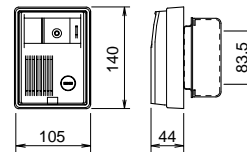

AUDIO / VIDEO ENTRY SECURITY

Communication network & wiring

System components

KC-DAR: Video door station
KC-1MRD: Master station
24V DC power supply: PS-24E

KC-DAR

KC-1MRD

Specifications (KC-1MRD)

Power source	24V DC, 700mA.	
Power supply	PS-24E	
Communication	Door calls in w/4-tone chime & image, 30 sec. timed. Lift handset to reply, 2-1/2 min. timed. In standby, press MONITOR to view and hear door.	
Image view area	Approx. 60cm horiz., 111~235cm vert. at 130cm high and 50cm from camera.	
Night viewing	White light projected up to 30cm from camera. The background scene beyond 30cm can not be seen.	
Door release	12V AC, 500mA.	
Wiring	2 parallel wires to door, non-polarized.	
Distance	0.65mmø	1.0mmø
• KC-1MRD to door	50m	100m